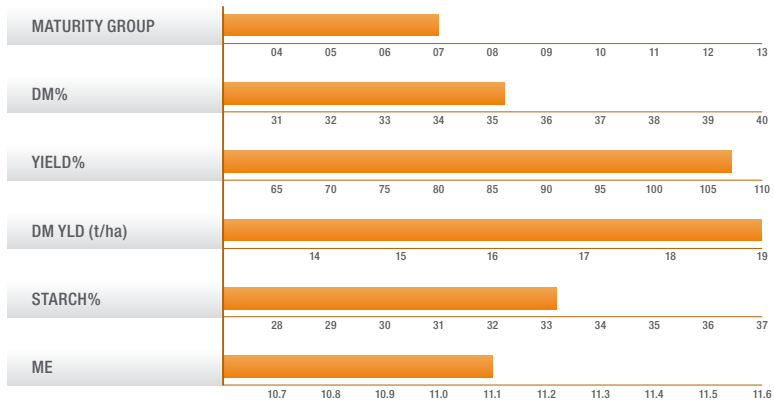

Huntseeds LTD

Katy

'High yielding new early.'

- Very early maturing hybrid - NIAB Rating 7
- High DM yields - 107% NIAB controls
- High starch content variety with good ME
- NIAB First Choice variety for marginal and favourable sites
- Good early vigour and standing power
- Featured data source - NIAB List 2010 Favourable Sites