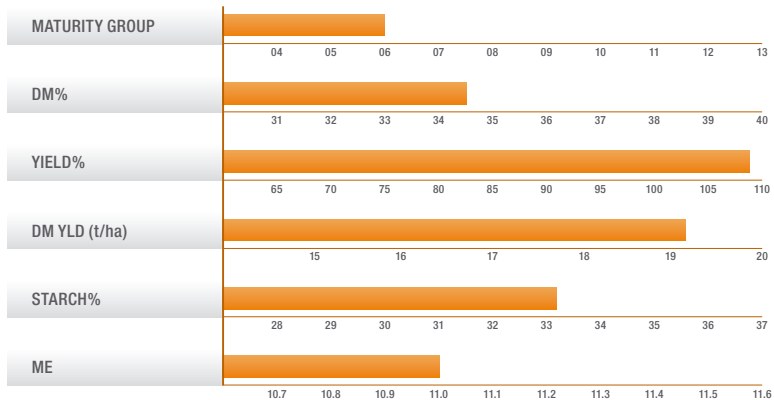

KWS

Huntseeds LTD

Kroesus

'Exceptionally high yields of forage and starch.'

- Exceptionally high DM yields - 108% NIAB controls
- Very high starch yields
- Superb early vigour
- Early maturing hybrid
- Extremely reliable hybrid
- Featured data source - NIAB List 2010 Favourable Sites